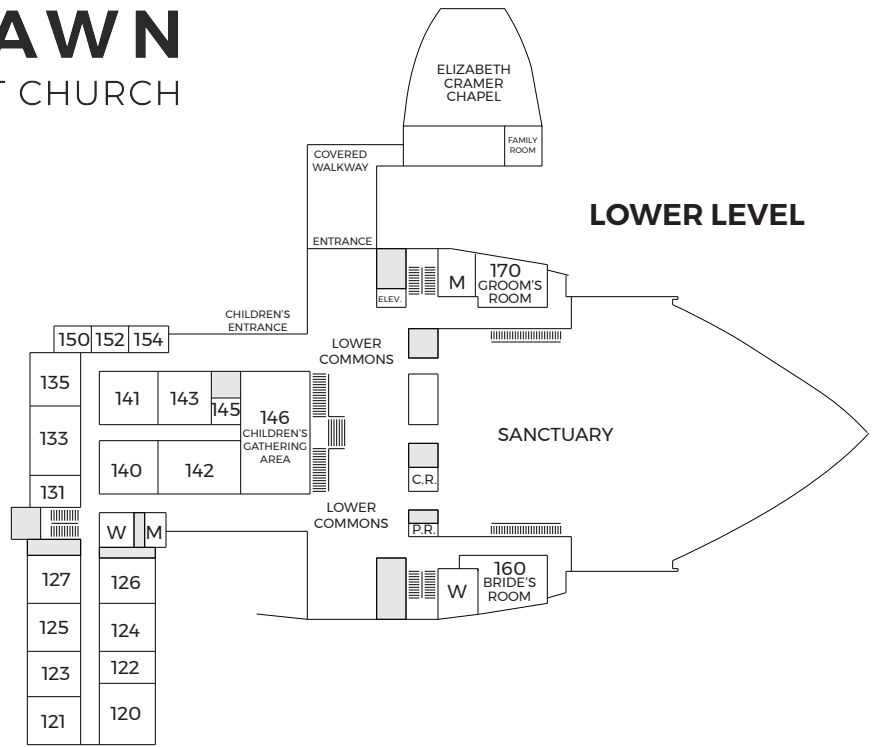

## SAM BUILDING

### KEY

- W WOMEN'S BATHROOM
- M MEN'S BATHROOM
- STAIRS
- C.R. CRY ROOM
- P.R. PRAYER ROOM