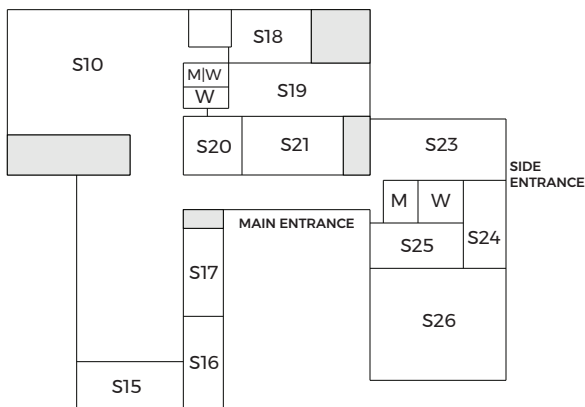

## SAM BUILDING

### KEY

- W WOMEN'S BATHROOM
- M MEN'S BATHROOM
- STAIRS
- C.R. CRY ROOM
- P.R. PRAYER ROOM